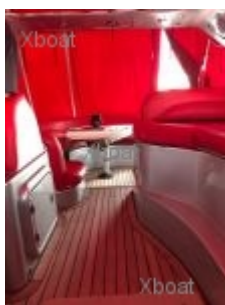

Decoration

Inside upholstery :
Outside upholstery :

Wood interior :No

Miscellaneous

Hardware :Yes
Curative osmosis treatment :No
Curative osmosis treatment :curatif :
Comments :Antifouling and anodes changed in june 2018

Preventive osmosis treatment :No
Curative osmosis treatment :preventif :
Cockpit glass door :Yes